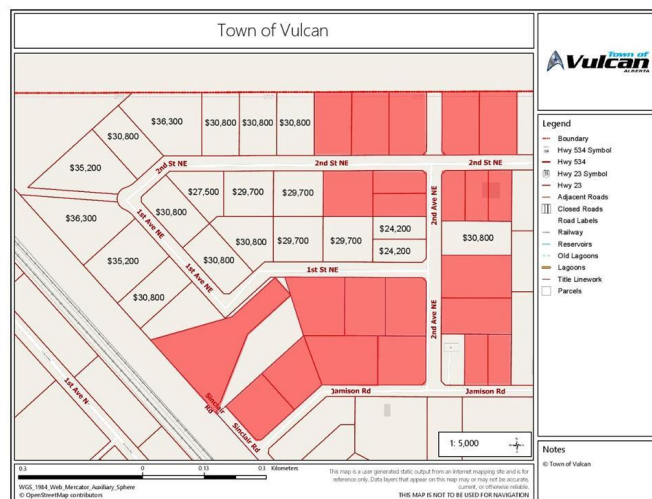

Additional Information

Date Listed	October 1st, 2022