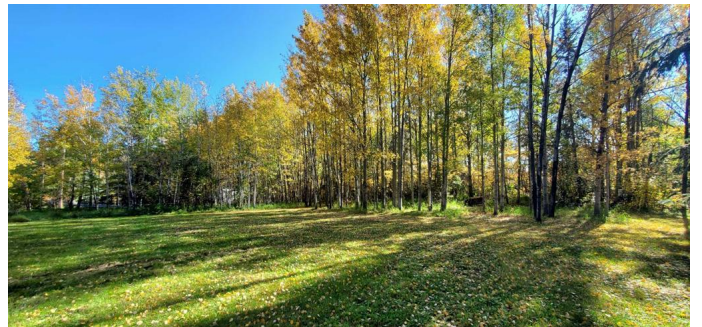

# \$185,000 - 805, 67325 Chuchill Park Road, Lac La Biche

MLS® #A2084805

**\$185,000**

0 Bedroom, 0.00 Bathroom,  
Land on 2.10 Acres

NONE, Lac La Biche, Alberta

Great location for RECREATION and future site to build a home. This place could not be more perfect! Lakeview Estates is located minutes from Lac La biche. It is serviced with municipal water and sewer, it has paved walking trails that can take you all the way to town or to Sir Winston Churchill park. The property has access to the lake and is near the kid's playground and outdoor skating rink, it already has power on the property AND it has already been cleared and offers much privacy from the mature trees that were left standing. Don't miss this opportunity to be situated in a spectacular location.