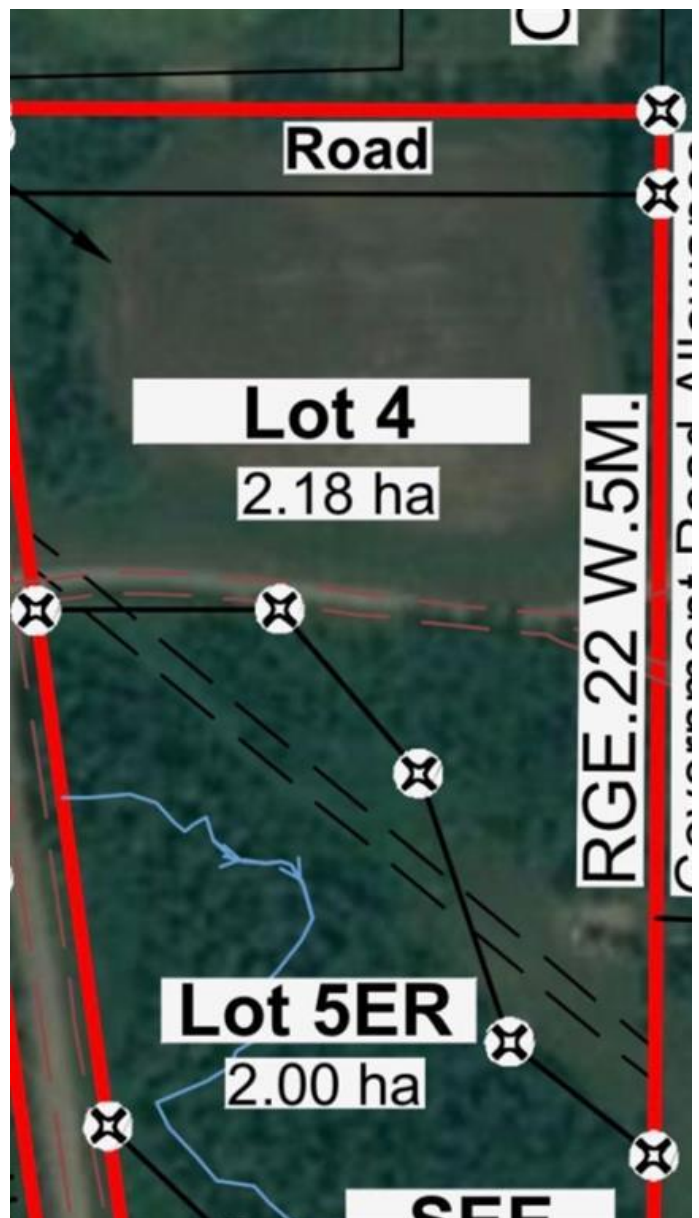

$40,000 - ... 132 Avenue, Peace River

MLS® #A2198324

$40,000

0 Bedroom, 0.00 Bathroom,
Land on 5.39 Acres

NONE, Peace River, Alberta

REDUCED REDUCED!!! The time to build your dream home Just Listed is this 5.39 acre lot along 132 Ave behind Misery Mountain. This land gives you views of the valley that are very pleasing. If you have been looking for that special place to build the home of your dreams this is it. Call today

Essential Information

MLS® #	A2198324
Price	$40,000
Bathrooms	0.00
Acres	5.39
Type	Land
Sub-Type	Residential Land
Status	Active

Community Information

Address	... 132 Avenue
Subdivision	NONE
City	Peace River
County	Peace No. 135, M.D. of
Province	Alberta
Postal Code	T8S 1W8

Additional Information

Date Listed	February 28th, 2025
Days on Market	13
Zoning	R1