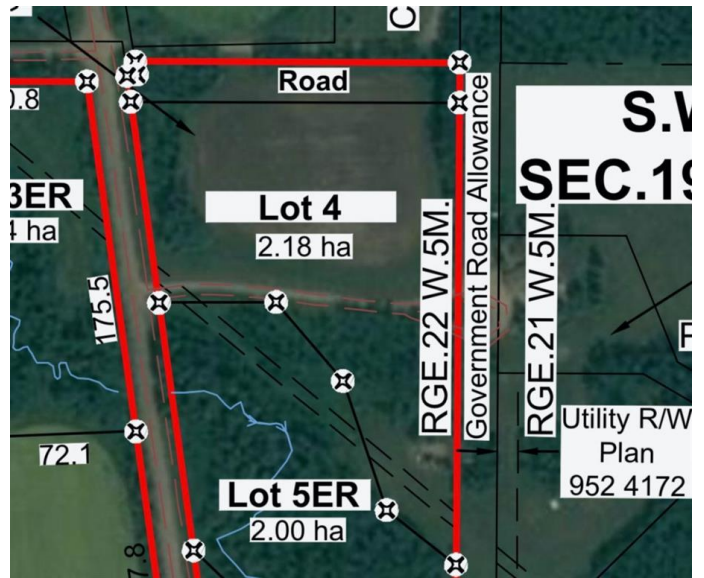

Listing Details

Listing Office   Royal LePage Valley Realty